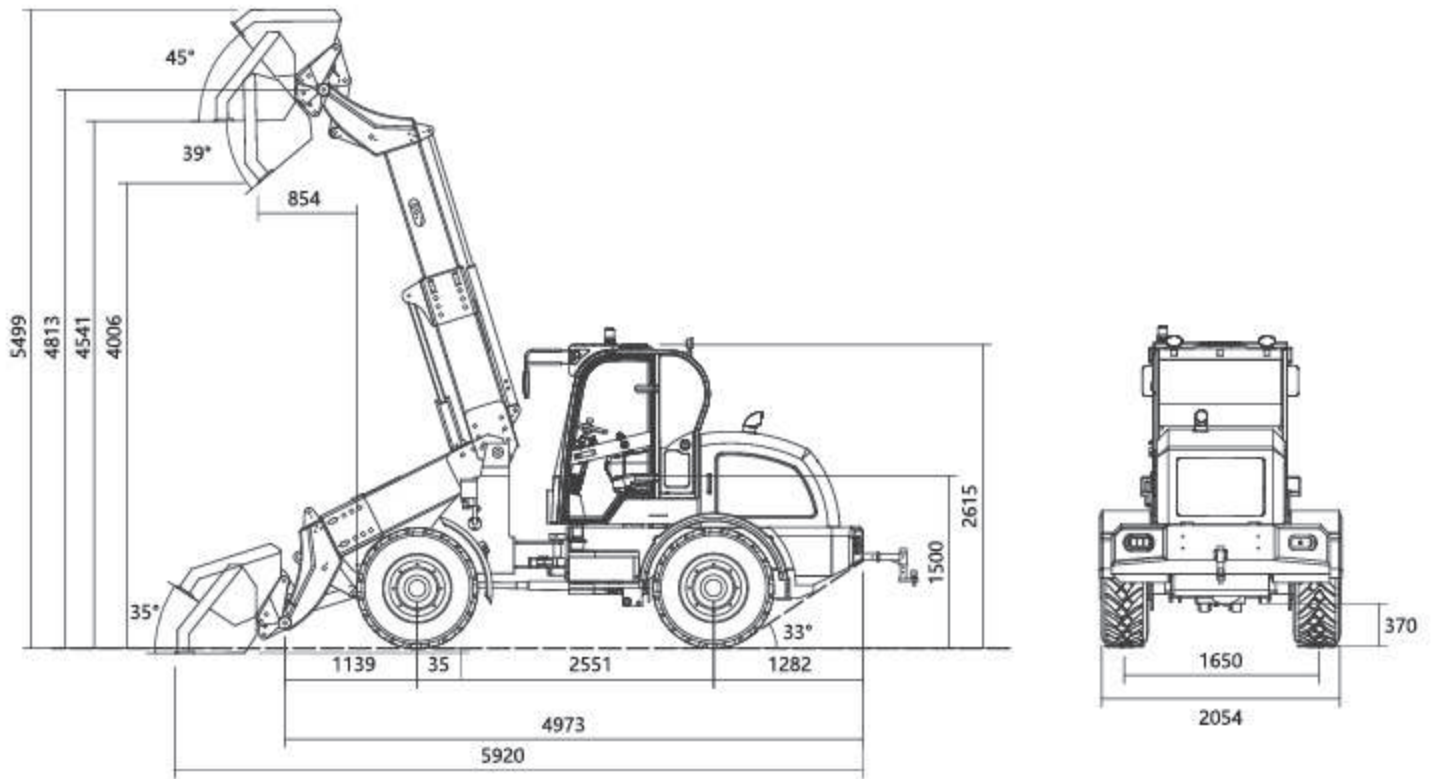

WOLF

CE

Wolfloader.com

WHEEL LOADER WL825T

Specifications

Bucket Capacity(Cbm):	1.0-1.2
Rated Load(Kg):	2000
Overall Weight(Kg):	5700
Max.Dumping height(mm):	4006
Standard Engine:	CHANGCHAI 4G33
Rated Power(Kw):	70
Rated Speed(R/min):	2400
Optional Engine:	XIN CHAI/CUMMINS
Wheel Base(mm):	2551
Wheel Thread(mm):	1650
L×W×H (mm):	5900×2055×2615
Standard Tire:	16/70-20
Max.Driving Speed(km/h):	20-30