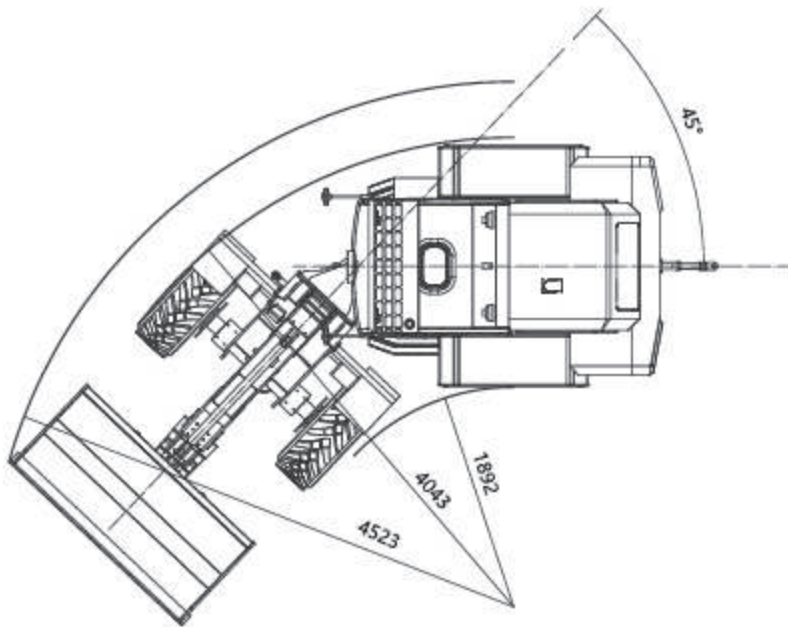

WOLF

CE

Wolfloader.com

WHEEL LOADER WL825T

Specifications

Bucket Capacity(Cbm):	1.0-1.2
Rated Load(Kg):	2000
Overall Weight(Kg):	5700
Max.Dumping height(mm):	4006
Standard Engine:	CHANGCHAI 4G33
Rated Power(Kw):	70
Rated Speed(R/min):	2400
Optional Engine:	XIN CHAI/CUMMINS
Wheel Base(mm):	2551
Wheel Thread(mm):	1650
L×W×H (mm):	5900×2055×2615
Standard Tire:	16/70-20
Max.Driving Speed(km/h):	20-30