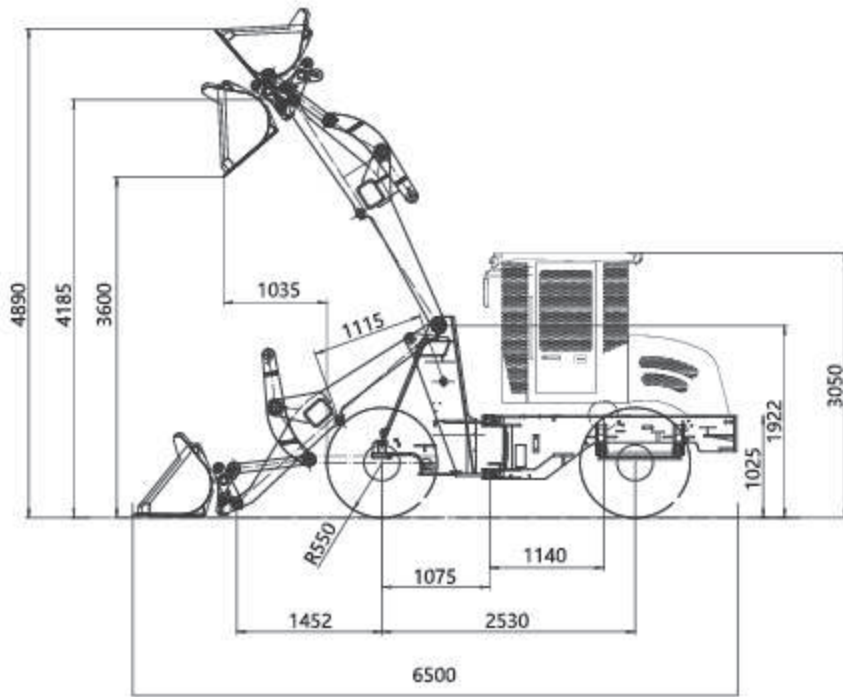

WOLF

CE

Wolfloader.com

WHEEL LOADER

WL280

Specifications

Engine Model:	YTO YT4A4Z-24
Rated Power(kw):	85
Rated Speed(rpm):	2400
Rated load(kg):	2800
Rated Bucket Capacity(m3):	1.2-1.5
Overall Size LxWxH(mm):	6500×2100×3050
Wheel base (mm):	2530
Wheel thread(mm):	2000
Max.breakout force (KN):	112
Max.dump height(mm):	3600
Dump distance(mm):	1084
Total time(s):	9.3
Operating Weight(kg):	6500
Tyre:	16/70-24

DESCRIPTION

With these loaders, low overhead also applies to maintenance. Their lockable easy-open tilting hoods provide convenient, ground-level access to daily checkpoints, as well as periodic service items such as fluids and filters. What's more, environmentally friendly drains, extended service intervals, and sight gauges help keep maintenance simple and inexpensive.